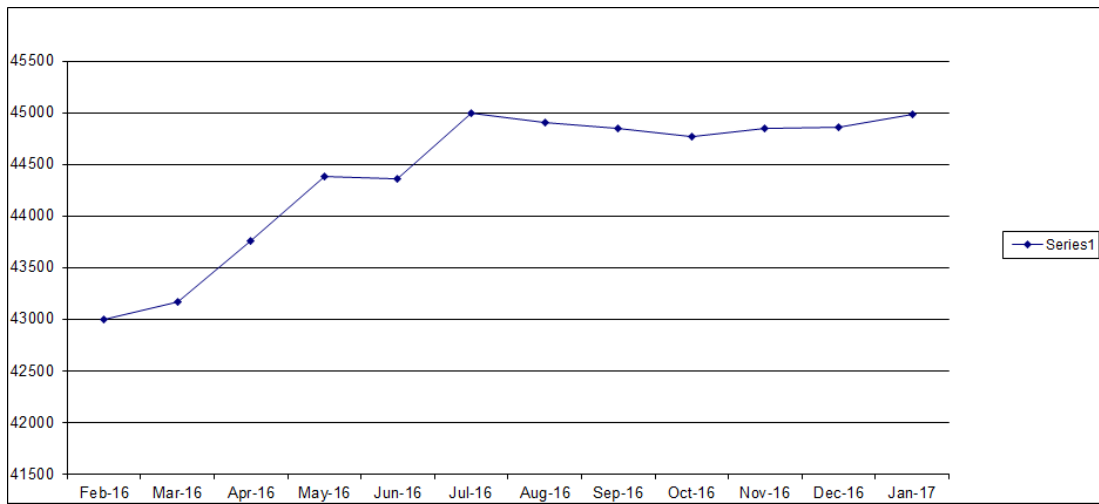

Market update data and commentary from Suburban Lumber

[View this email in your browser](#)

Market Update - February 2017

New Stock Advantech Subfloor Adhesive

Suburban Lumber is now stocking Advantech Subfloor Adhesive. When used with Advantech subfloor you will have a 10 year squeak free limited warranty on the Advantech subflooring assembly. Let your Suburban sales representative know if you would like a **Free** starter kit.

Market

Studs edged higher while OSB was slightly down through January.

	2017	2016	2015	2014	2013	2012	2011
JAN.	44984	42829	43434	44127	44631	N/A	39857
FEB.		42995	43143	44032	45356	N/A	39642
MARCH		43166	42934	43894	46333	N/A	39747
APRIL		43758	42676	43896	45693	N/A	39750
MAY		44378	42733	44161	45079	41392	39087
JUNE		44357	43116	44067	44622	41329	39088
JULY		44991	42946	43997	43944	41569	39783
AUG.		44906	42709	44224	43594	43102	39993
SEPT.		44852	42739	43827	43957	42326	39943
OCT.		44765	43446	44028	44069	42345	39781
NOV.		44849	43112	43996	43938	43119	39609
DEC.		44865	43194	44295	43758	43738	39773